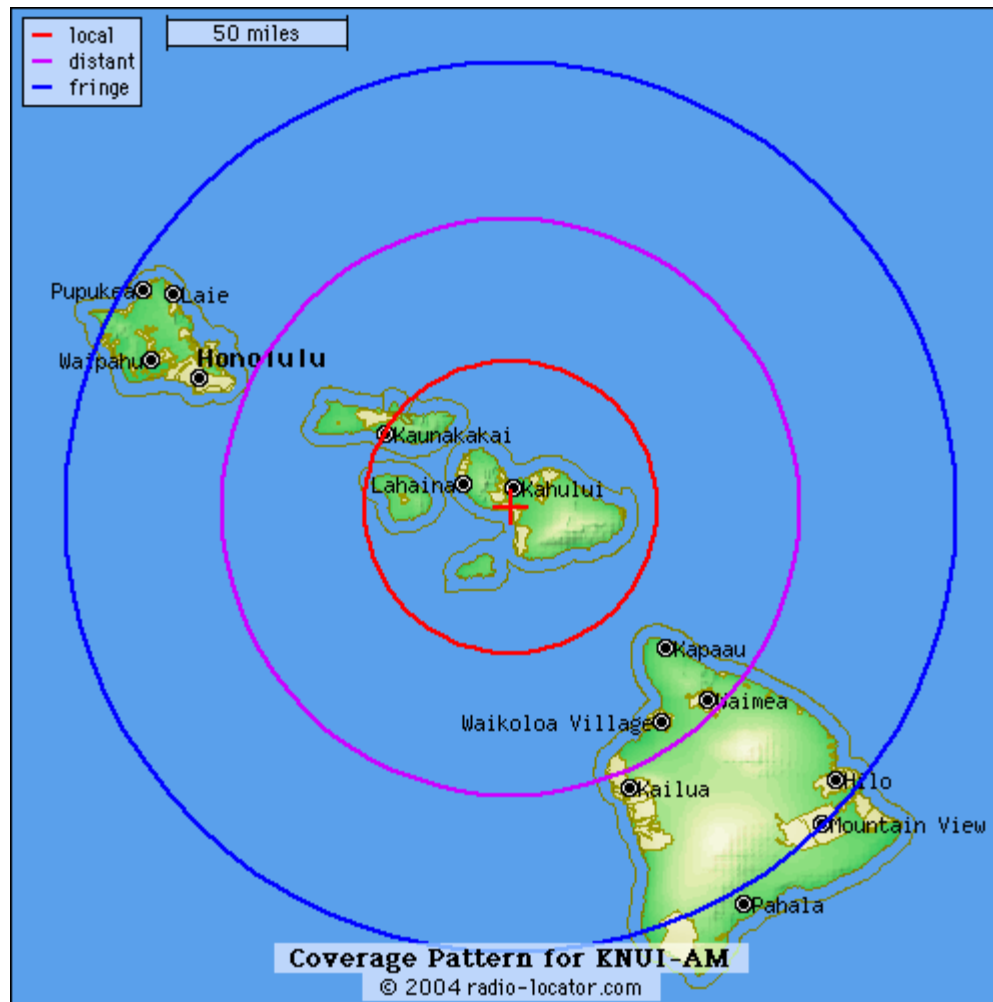

COVERAGE AREA

808.877-5566 ■ 311 Ano St., Kahului, HI 96732 ■ www.MauiRadioAdvertising.com